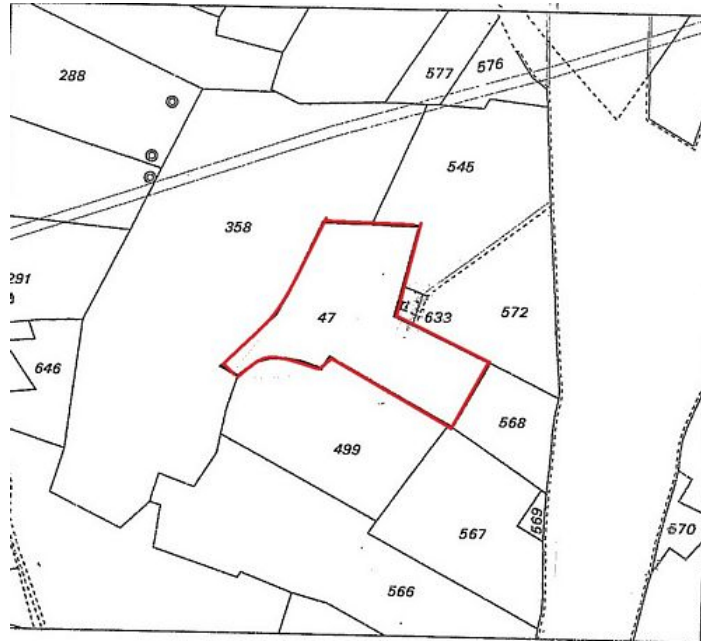

Agricultural Land

FOR SALE - € 160,000 EUR

<https://www.mayfaircyprus.net/p/140130>

Prop No. **140130**
City: **Larnaca**
Area: **Pyla**
Plot: **9365 m²**
Coverage factor: **10 %**
Building factor: **10 %**
Title deeds: **Yes**
Property Type: **Agricultural Land**
Condition: **New**